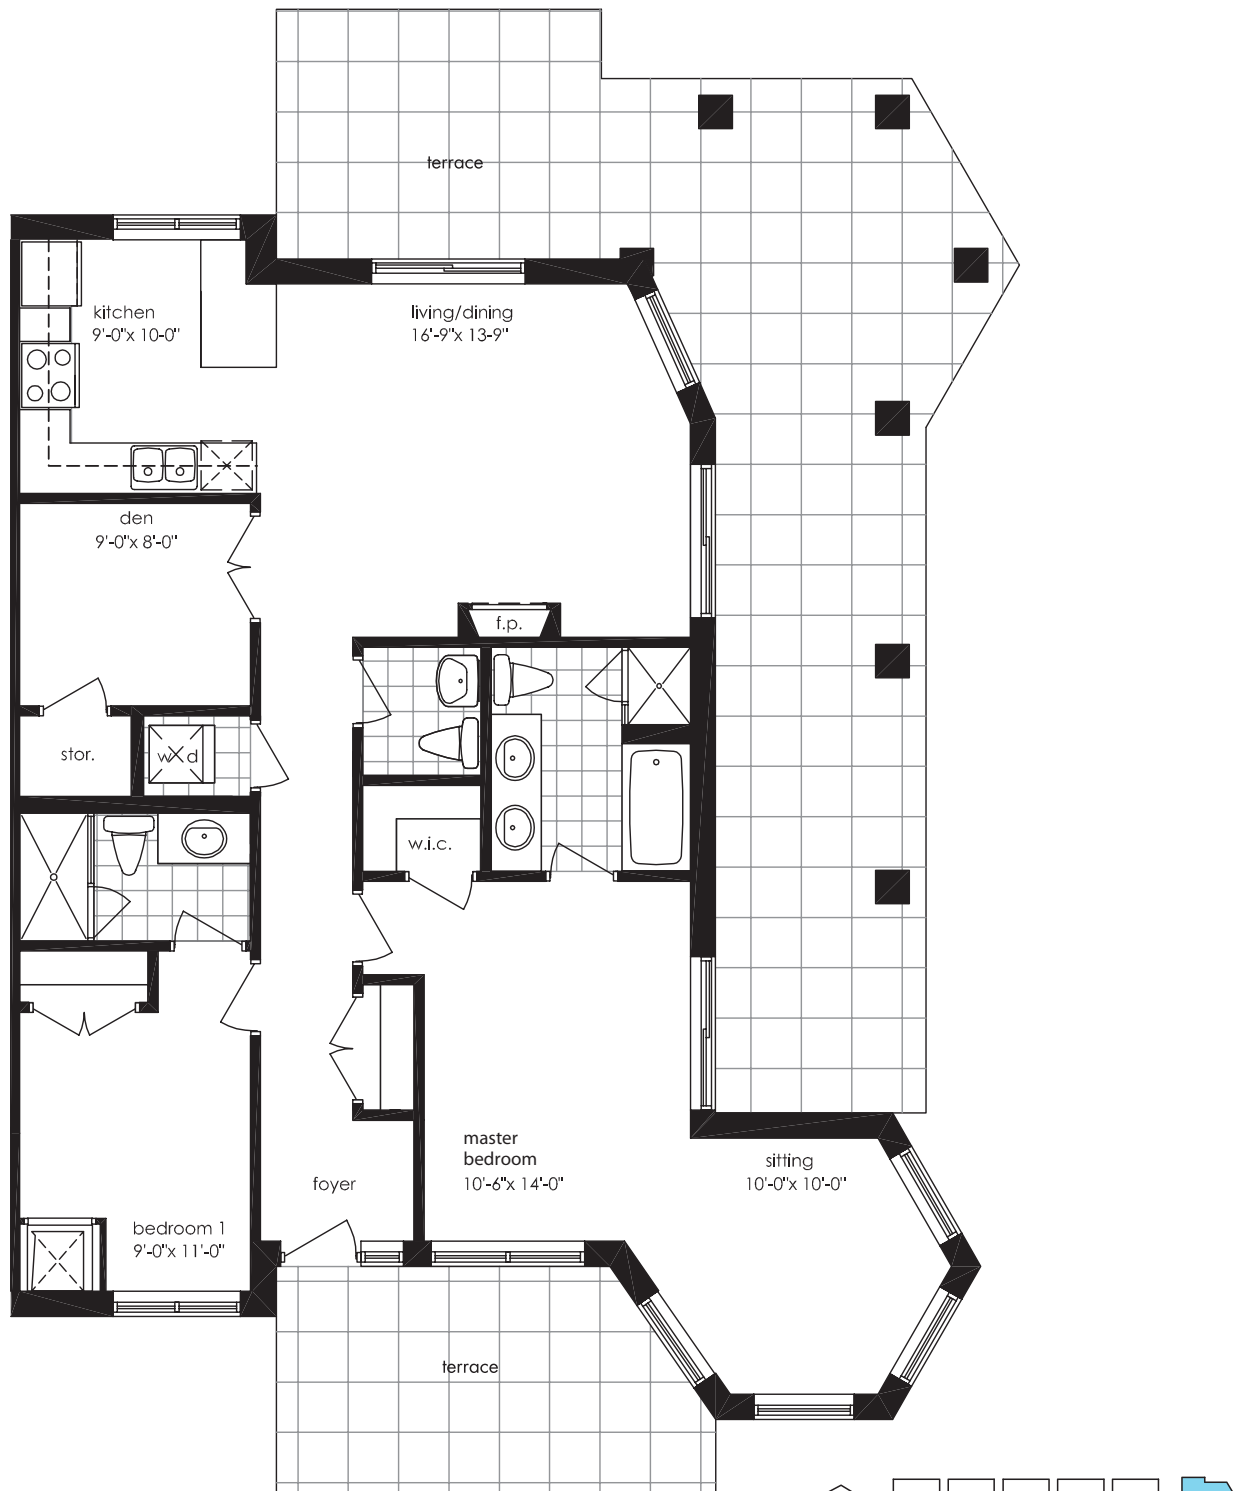

# THE TROPICANA

1,230 SQ/FT

Elevations may vary by location. E. & O.E. Dimensions, specifications, layouts and materials are approximately only and are subject to change. Tile patterns may vary. Window size and locations may vary. Actual usable floor space may vary from stated floor area. Floor are calculated accordingly to Tarion Bulletin 22.

GROUND FLOOR