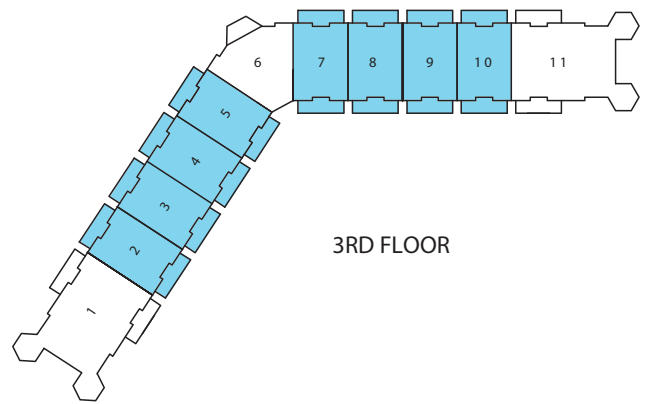

THE RIO

1,260 SQ/FT

3RD FLOOR

Elevations may vary by location. E. & O.E. Dimensions, specifications, layouts and materials are approximately only and are subject to change. Tile patterns may vary. Window size and locations may vary. Actual usable floor space may vary from stated floor area. Floor are calculated accordingly to Tarion Bulletin 22.