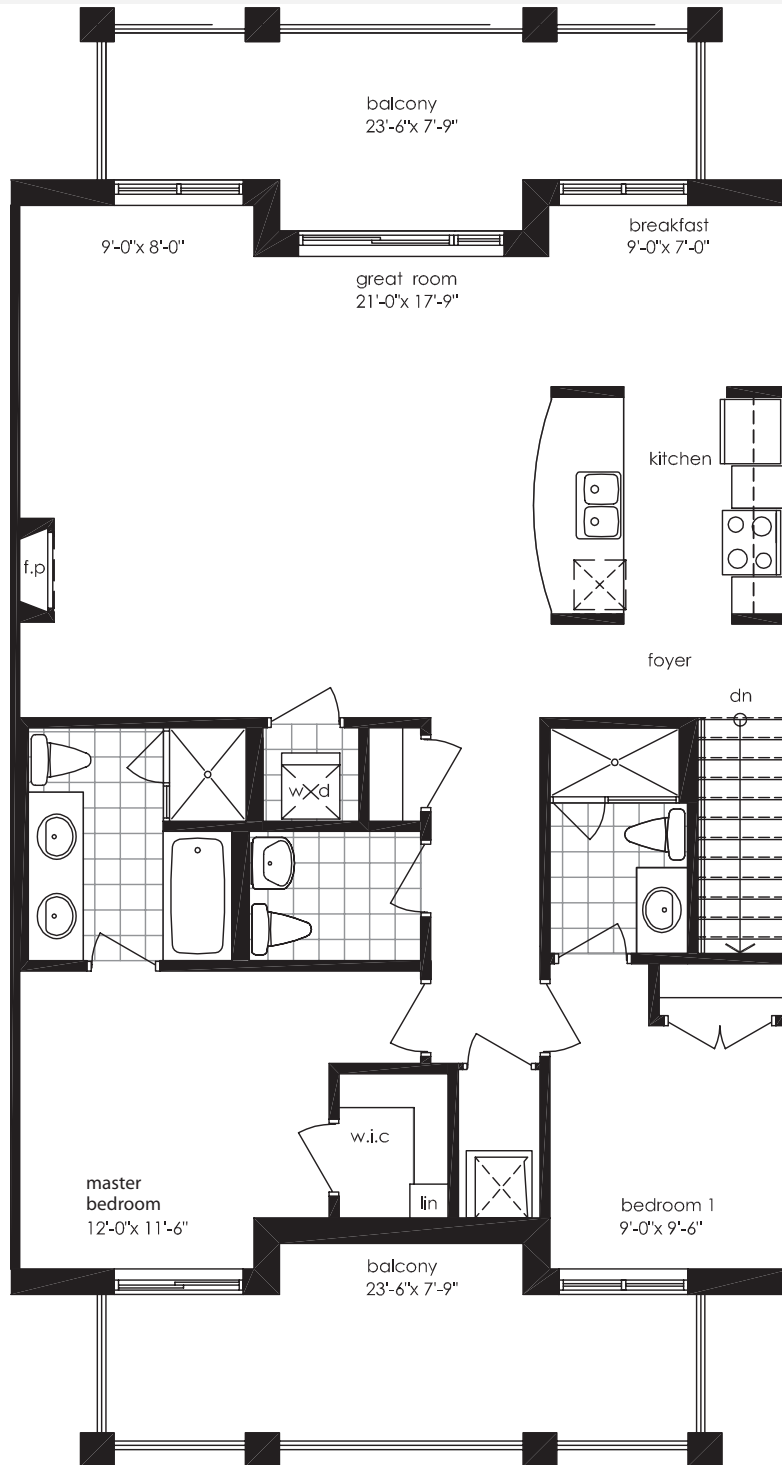

THE RIO

1,260 SQ/FT

3RD FLOOR

Elevations may vary by location. E. & O.E. Dimensions, specifications, layouts and materials are approximately only and are subject to change. Tile patterns may vary. Window size and locations may vary. Actual usable floor space may vary from stated floor area. Floor are calculated accordingly to Tarion Bulletin 22.