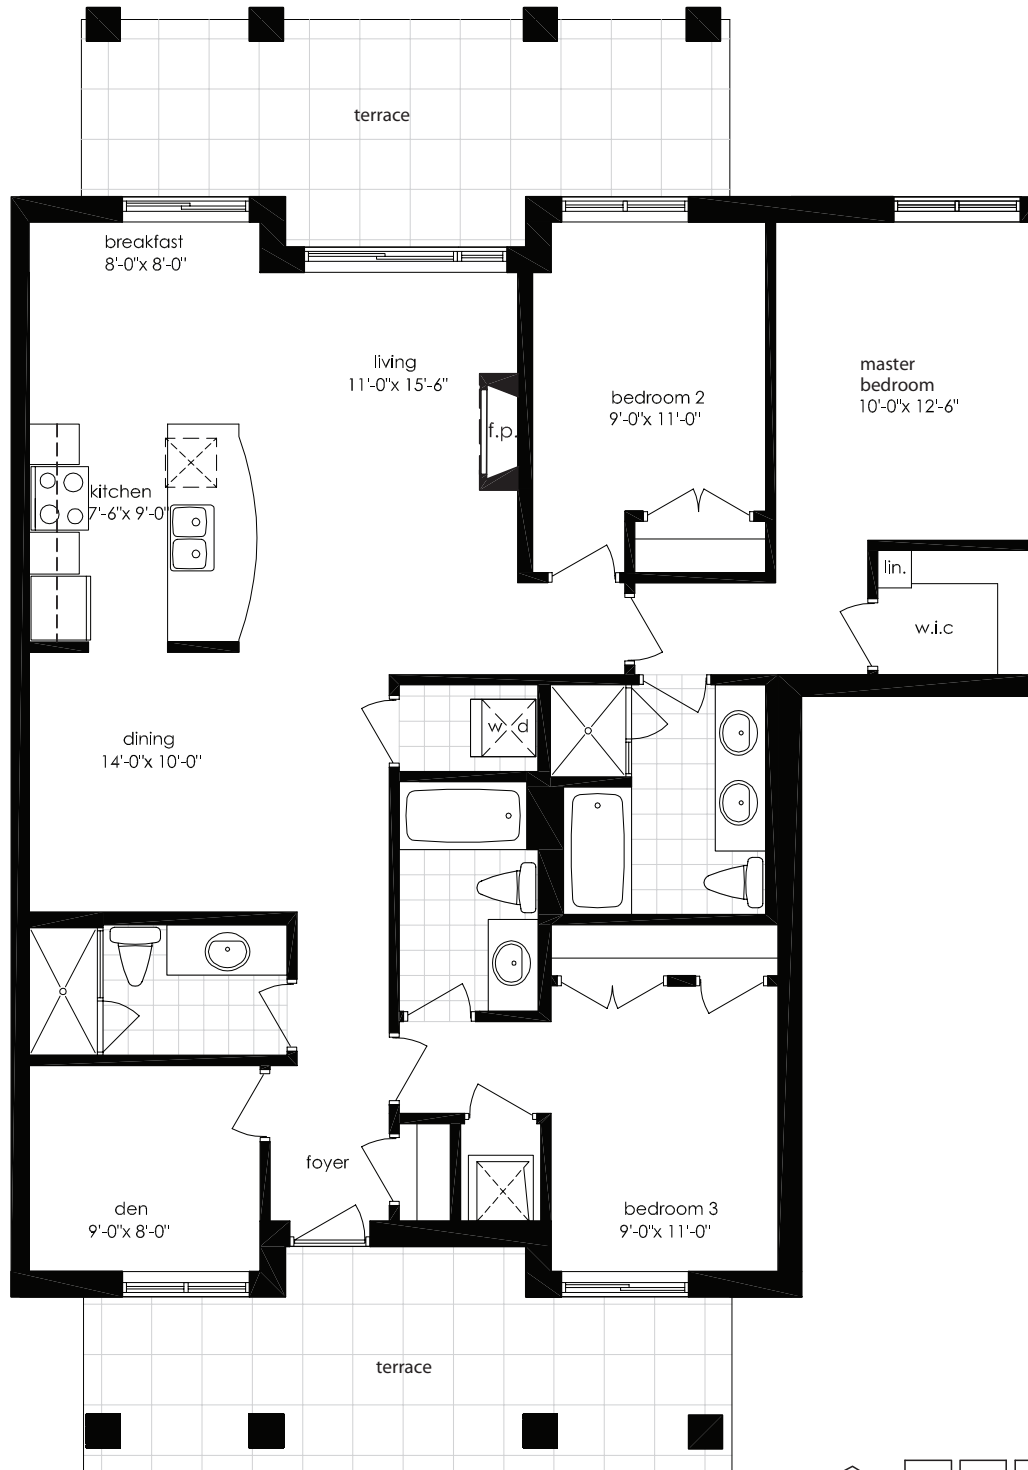

THE PALAZZO

1,460 SQ/FT

AQUA
LUXURY
BEACH RESIDENCES

Elevations may vary by location. E. & O.E. Dimensions, specifications, layouts and materials are approximately only and are subject to change. Tile patterns may vary. Window size and locations may vary. Actual usable floor space may vary from stated floor area. Floor are calculated accordingly to Tarion Bulletin 22.

GROUND FLOOR