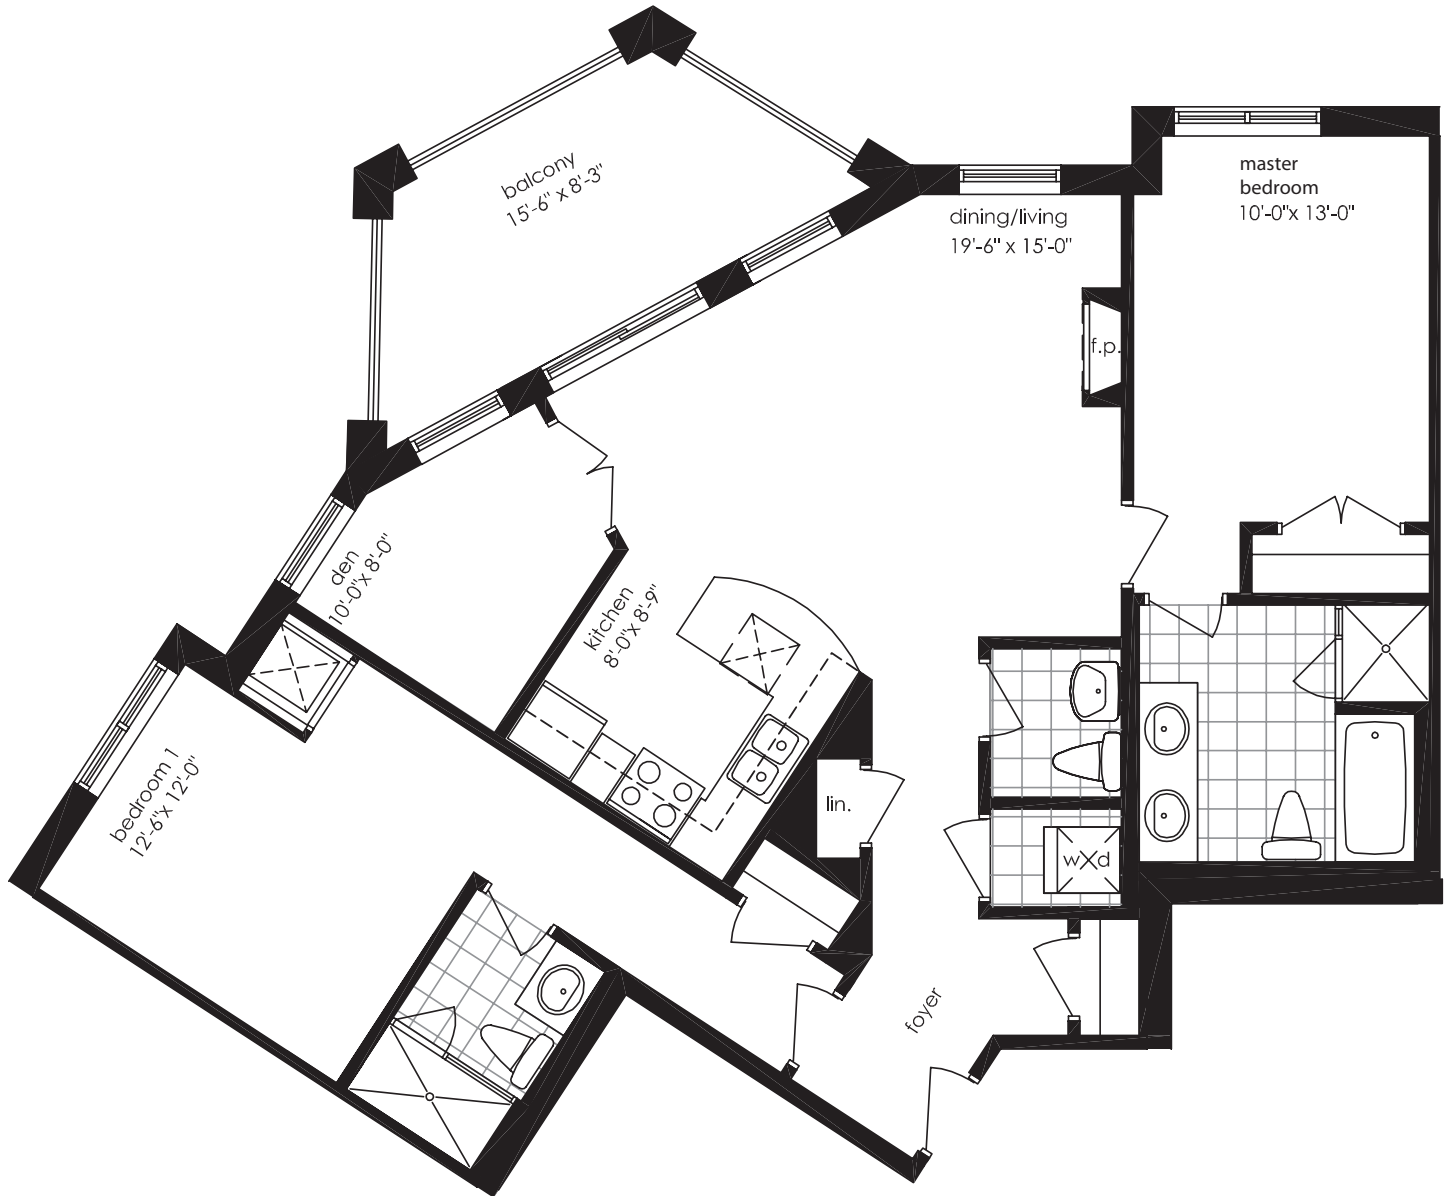

THE MIRAGE

1,145 SQ/FT

AQUA
LUXURY
BEACH RESIDENCES

Elevations may vary by location. E. & O.E. Dimensions, specifications, layouts and materials are approximately only and are subject to change. Tile patterns may vary. Window size and locations may vary. Actual usable floor space may vary from stated floor area. Floor are calculated accordingly to Tarion Bulletin 22.

2ND FLOOR