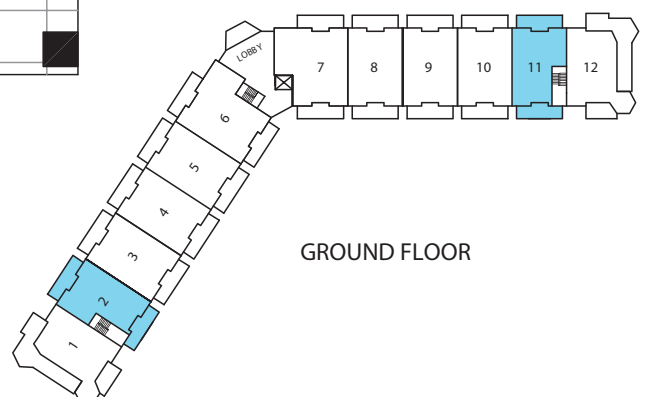

# THE BELLAGIO

1,075 SQ/FT

Elevations may vary by location. E. & O.E. Dimensions, specifications, layouts and materials are approximately only and are subject to change. Tile patterns may vary. Window size and locations may vary. Actual usable floor space may vary from stated floor area. Floor are calculated accordingly to Tarion Bulletin 22.