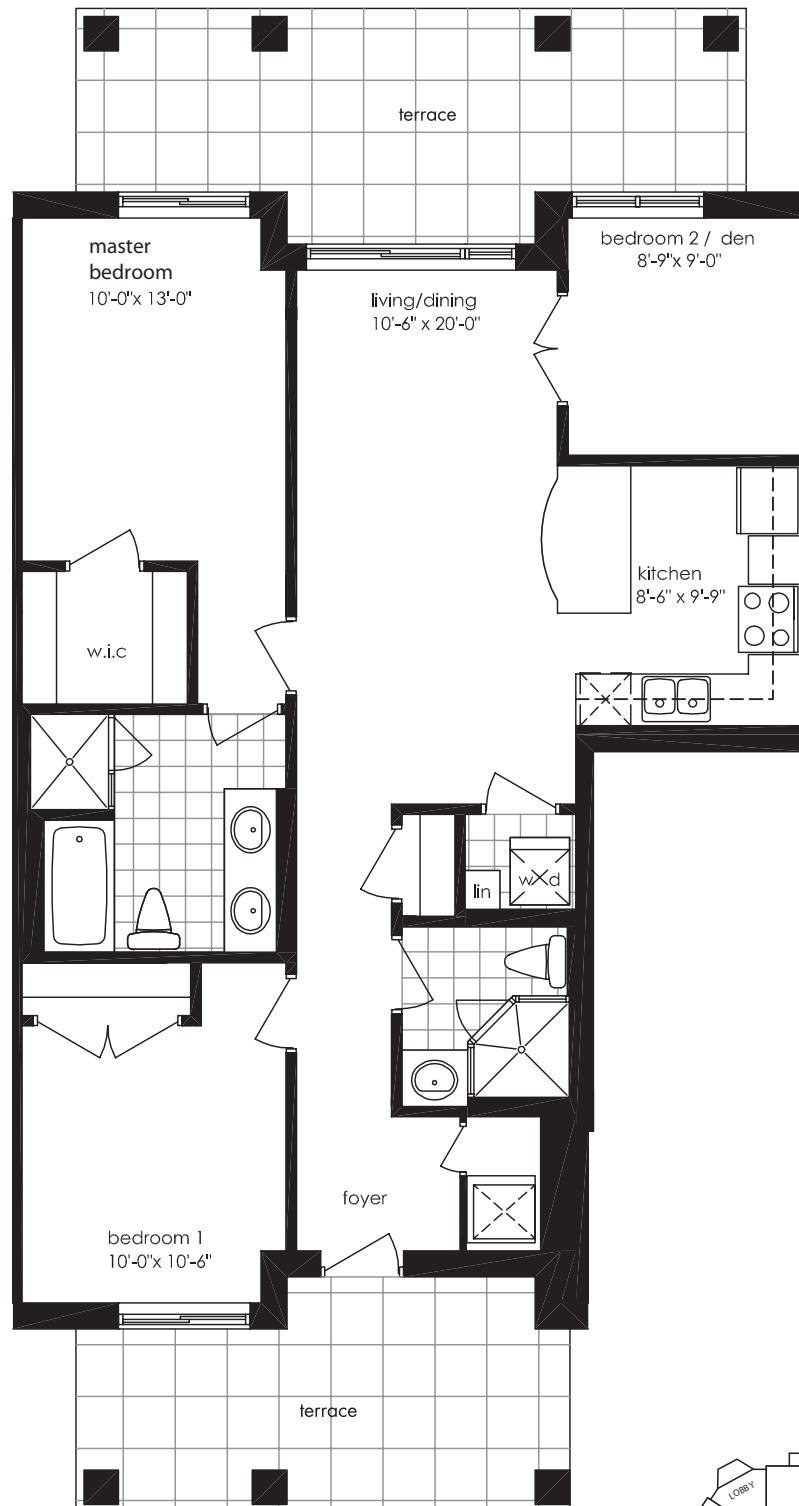

# THE BELLAGIO

1,075 SQ/FT

Elevations may vary by location. E. & O.E. Dimensions, specifications, layouts and materials are approximately only and are subject to change. Tile patterns may vary. Window size and locations may vary. Actual usable floor space may vary from stated floor area. Floor are calculated accordingly to Tarion Bulletin 22.